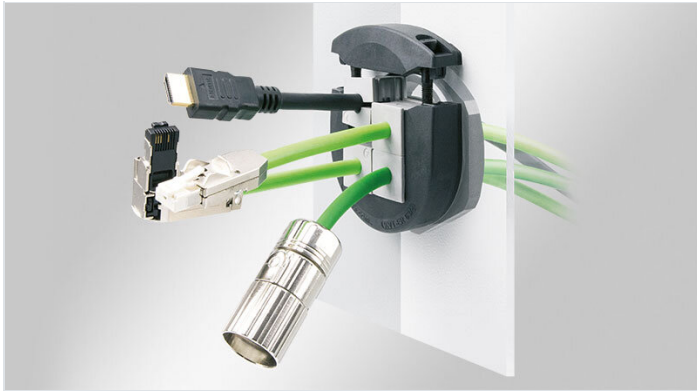

KVT-ER split cable gland

for cables with connectors, M25 - M63 / IP66 / IP68 / UL Type 12/4X*

KVT-ER are split cable glands for routing and sealing cables with connectors, with diameters from 1 to 16 mm (KT 1 - 15) and 16 to 35 mm (KT 16 - 34). But also electric, pneumatic or hydraulic lines without terminals or connectors as well as corrugated conduits can be easily routed (e.g. into control panels, enclosures or machinery), sealed and strain relieved acc. to EN 62444.

The KVT-ER sizes are based on metric standard cut-outs M25, M32, M50 and M63. Hexagonal locknuts are included in the shipment. For assembly, we recommend to tighten the cover lid screws with max. 2 Nm.

Due to the injected gasket and if single-hole grommets are used, the KVT-ER provides certified protection ratings IP66/IP68 and UL type 12 & 4X*.

*4X for indoor use only

Specifications

IP rating (EN 60529)	IP54, IP55, IP64, IP65, IP66, IP67, IP68
UL Type (UL 50E)	UL Type 12, UL Type 4X
Material	Body: Polypropylene Integrated sealing lip: Elastomer
Flame class	UL94-V0, self-extinguishing
Operating temperature	-40 C° to 110 C°
Properties	halogen free, silicone free
Mounting options	Fasten with locknut