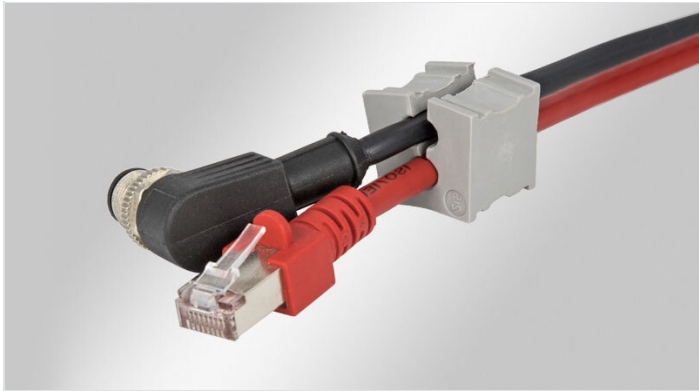

KT CR multi / special cable grommets

for the use in cleanrooms, 1 - 8 mm / IP54 / UL Type 12

Cable grommets KT CR small are used with the following cleanroom cable entry components:

- KEL-ER CR cable entry frames
- KEL-U CR cable entry frames

KT CR multi-hole and special grommets enable a sealing of the cables with IP54 and UL Type 12.

When using double or quadruple grommets the cable density of cleanroom cable entry frames can be greatly increased. The multi-hole model range KT CR small is designed for cable diameters from 1 to 8 mm. ATG CR adapter grommets provide the possibility to hold a small KT CR grommet to reduce the clamping range down to 1 mm.

When installing the small grommets in multiple rows, the flat sides should be facing each other. This allows the flat sides to match up and provide a secure seal.

The products with article ending .600 are tested and certified for particle emission for cleanroom class 1 according to ISO 14644-1. The materials used for these products have been tested and certified for outgassing according to VOC/SVOC (ISO 14644-8; ISO 16000-6,-9,-11,-25, VDI 2083 sheet 17).