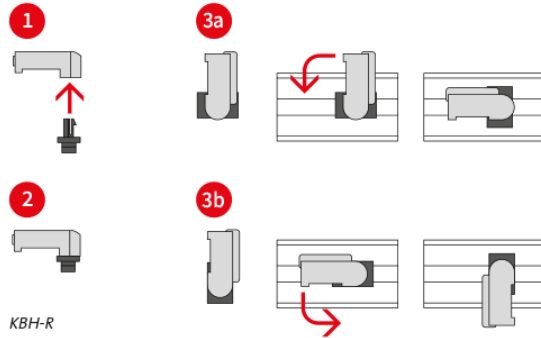

Specifications

Material	Polyamide
Operating temperature	-40 C° to 120 C°
Properties	silicone free, halogen free
Mounting options	Screw type mounting, Snap-in

Advantages & benefits

- Secure hold
- Versatile utilisation
- Suitable for hook-and-loop tape KLB and hook-and-loop fastener KLKB
- Available in three widths
- Four different guiding directions of the cable plate possible
- Subsequent removal or adding of cables is easily possible
- Very fast assembly due to 90° twist lock (KBH-R)
- Available for numerous aluminium profiles and construction profiles (KBH-R)
- Very fast assembly, screwable (KBH-S)
- Can be combined with sliding blocks for strut profiles of numerous manufacturers (KBH-S)

Product types & sizes

KBH-S 12 M5

Part No.	61030	No. of screw holes	1
EAN	4251269331350	Diam. of screw holes	5,3 mm
Package quantity	10		
Fits KLKB | KLB:	KLKB 200 x 13, KLB 10, KLB 15		
Length	34 mm		
Width	13,5 mm		
Height	13,5 mm