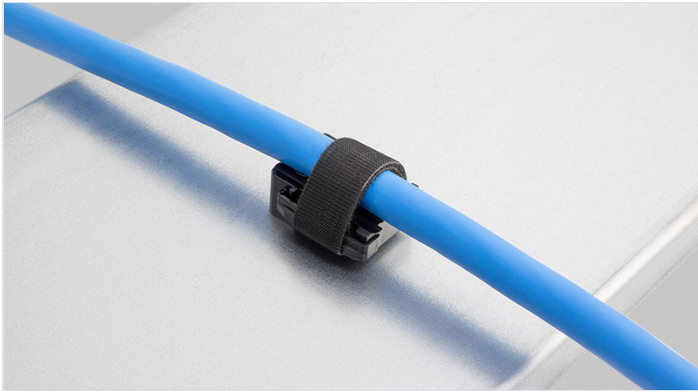

# KBH holder

for hook-and-loop tapes

Hook-and-loop tape holders serve as holders for hook-and-loop cable ties, which can be mounted quickly and easily in a variety of ways. These holders can be used in combination with hook-and-loop cable ties KLKB and hook-and-loop tape KLB.

The KBH can be installed very quickly: the KBH-R with a 90° twist lock on profiles from Bosch Rexroth, MiniTec, item and Rittal and the KBH-S with universal screw installation.

Assembly, disassembly, retrofitting and service work can be done easily at any time.

## Advantages & benefits

- Secure hold
- Versatile utilisation
- Suitable for hook-and-loop tape KLB and hook-and-loop fastener KLKB
- Available in three widths
- Four different guiding directions of the cable plate possible
- Subsequent removal or adding of cables is easily possible
- Very fast assembly due to 90° twist lock (KBH-R)
- Available for numerous aluminium profiles and construction profiles (KBH-R)
- Very fast assembly, screwable (KBH-S)
- Can be combined with sliding blocks for strut profiles of numerous manufacturers (KBH-S)