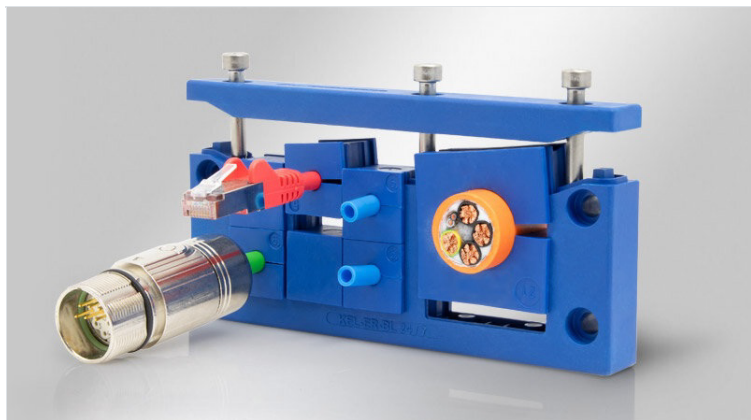

KEL-ER-BL split cable entry frames for the food industry

for cables with connectors / IP64/IP65

IP65

IP64

UL US
in progress

ECOLAB
certified

UV
ISO 4892-2A

RoHS
compliant

The KEL-ER-BL is a split cable entry system for cables with and without connectors. Depending on the size, cables with a diameter of 1 to 16 mm ([single grommets KT-BL 1 to KT-BL 15](#)) or 16 to 35 mm ([single grommets KT-BL 16 to 34](#)) can be routed, sealed with IP65 and simultaneously strain-relieved according to EN 62444. The cable grommets are placed into compartments and are securely fixed to the frame during assembly.

The KEL-ER-BL frames match exactly the cut-out dimensions for 10-, 16- and 24-pin standard industrial connectors. Either a cut-out of 36 mm or 46 mm in height can be chosen depending on the cables being routed. The KEL-ER-BL-B frame matches the cut-out dimensions of 46 x 46 mm measuring instruments.

The single-row cable entry KEL-ER-BL-E is characterised by its space-saving design and is therefore ideal for confined spaces and cables with flat connectors (e.g. Sub-D).

Thanks to the injected seal and the use of single grommets, the KEL-ER-BL series achieves protection class IP65. If the flange surface is roughly structured or slightly uneven, we recommend installing the additional flat blue rubber gasket included in the shipment.