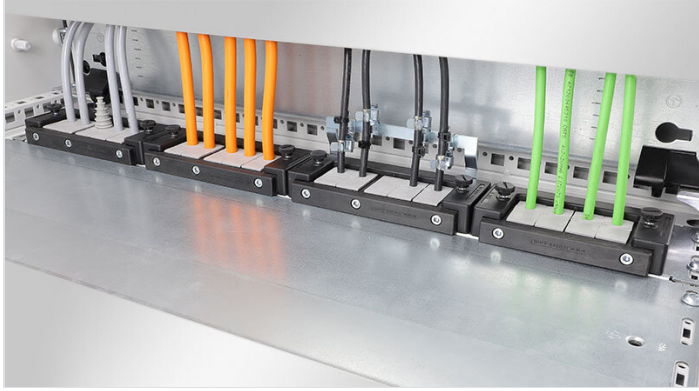

KDR-ESR gland plates with slide frames

for Rittal, nVent Hoffman & Häwa enclosures / IP54

The KDR-ESR is a one-piece plate to be assembled on enclosure bases. Slide frames for the KEL-U cable entry frames are already pre-assembled. On some gland plate types KEL-JUMBO cable entry frames can be mounted as well.

After installing all cables into the KEL-U frames, they are easily and quickly inserted into the slide frames and fixed. During maintenance, the KEL-U frames are removed without tools from the slide frames. Due to the combination KDR-ESR and KEL-U cable entry frames, a rating of IP54 is achieved (with correct selection of cable grommets). Slide frames which are no longer required, are closed with BPK-SNAP blank plates.

The extremely narrow (75 mm) gland plate KDRS-ESR-VX25 is assembled on enclosure base plates. This enables straight cable routing into the cable duct, without bending the cables. Thus, the cable duct can be set lower allowing more space for other components in the cabinet.