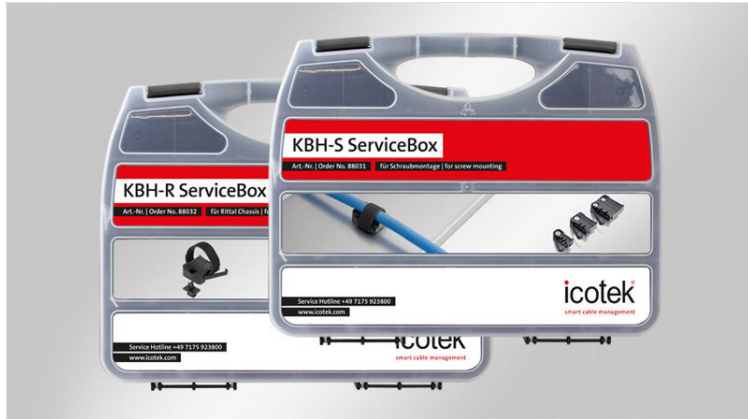

KBH ServiceBox

Service boxes for hook-and-loop tape holders

RoHS
compliant

Made in
Germany

REACH
COMPLIANCE

The KBH Service boxes are perfect for installations and service calls. It ensures your hook-and-loop tape holders are readily available.

KBH-S ServiceBox (screw mount)

50× KBH-S 12 M5
25× KBH-S 24 M5
25× KBH-S 36-2 M5

Accessories:

1× KEL-DPZ 25 cable entry plate
1× icotek screwdriver

KBH-R ServiceBox Rittal

50× KBH-R 12 R M5
30× KBH-R 24 R M5
20× KBH-R 36 R M5

Accessories:

1× KEL-DP 32 cable entry plate
1× QVT 20 cable gland
1× icotek screwdriver

KBH-R ServiceBox MiniTec / item

40× KBH-R 12 M-I
20× KBH-R 24 M-I
30× KBH-R 36 M-I

Accessories:

1× KEL-DP 20 cable entry plate
1× icotek screwdriver

KBH-R ServiceBox Bosch Rexroth

30× KBH-R 12 B-R
30× KBH-R 24 B-R
20× KBH-R 36 B-R

Accessories:

1× KEL-SCDP-TR 32 cable entry plate
1× icotek screwdriver

Subject to alterations

Advantages & benefits

Product types & sizes