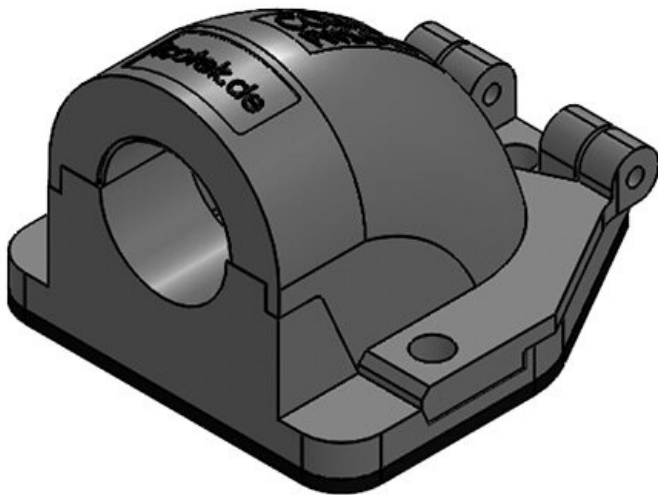

CONFIX™ FWS bulkhead fittings for cable protection conduits

suitable for conduit screw connections or direct conduit pickup / IP54

The 90° angled conduit fitting CONFIX™ FWS is for installation of parallel corrugated cable protection conduits, e.g. in machines, control panels or control cabinets.

The liftable cover is tightly fixed by a hinge.

Therefore, the system is fast and easy to install.

CONFIX™ FWS is offered in the following versions:

- CONFIX™ FWS-A with metric internal thread M16 to M50
- CONFIX™ FWS-B with a grooved conduit clip for types with sizes NW 13, 17, 23, 29, 37 and 50

Advantages & benefits

- Hinged cover
- Fast and easy assembly
- Functional design

Product types & sizes

CONFIX™ FWS-A 16 bk

Part No.	31380	Max. cut-out	22 mm
EAN	4251269300	length	
	202	Max. cut-out	22,6 mm
Package	10	width	
quantity		Thread	M16 × 1,5
Colour	schwarz	No. of screw	3
Length	49 mm	holes	
Width	45 mm	Diam. of screw	4,3 mm
Height	32 mm	holes	

CONFIX™ FWS-A 16 gy

Part No.	31381	Max. cut-out length	22 mm
EAN	4251269300219	Max. cut-out width	22,6 mm
Package quantity	10	Thread	M16 × 1,5
Colour	grau (RAL 7011)	No. of screw holes	3
Length	49 mm	Diam. of screw holes	4,3 mm
Width	45 mm		
Height	32 mm		