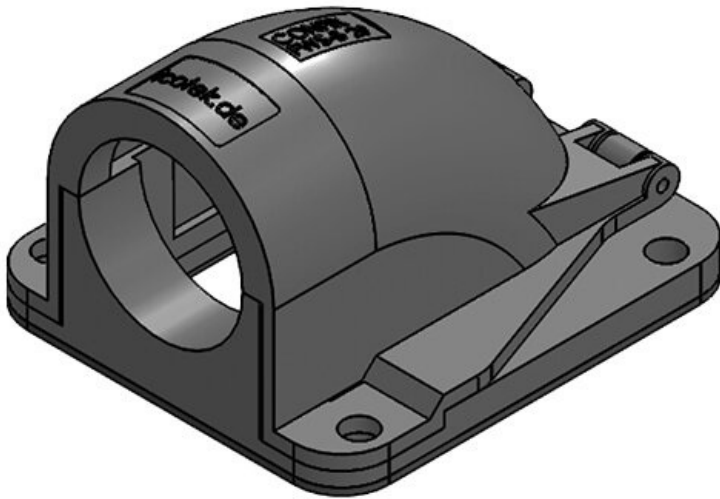

CONFIX™ FWS-B 29 gy

Part No.	31420	Max. cut-out	41,9 mm
EAN	4251269300	length	
Package	394	Max. cut-out	40 mm
quantity	10	width	
Colour	grau (RAL	Nominal size	NW 29
	7011)	No. of screw	4
Length	85 mm	holes	
Width	76 mm	Diam. of screw	6,6 mm
Height	51 mm	holes