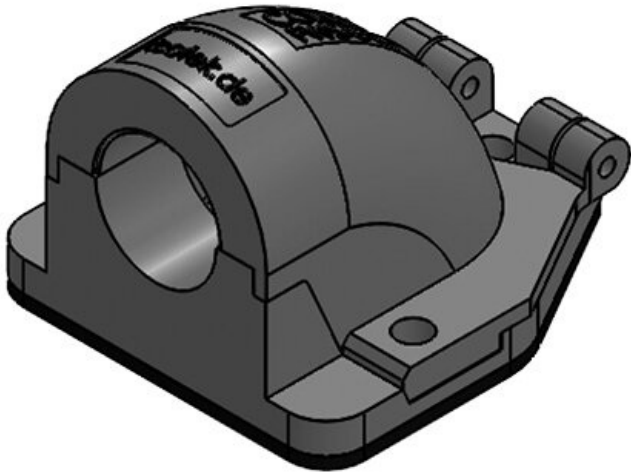

CONFIX™ FWS-B 11 gy

Part No.	31411	Max. cut-out	22 mm
EAN	4251269300	length	
Package	332	Max. cut-out	22,6 mm
quantity	10	width	
Colour	grau (RAL	Nominal size	NW 13
	7011)	No. of screw	3
Length	49 mm	holes	
Width	45 mm	Diam. of screw	4,3 mm
Height	32 mm	holes