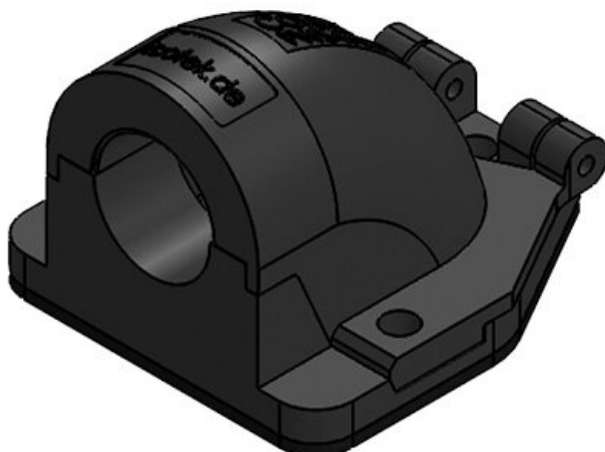

CONFIX™ FWS-B 11 bk

Part No.	31410	Max. cut-out	22 mm
EAN	4251269300	length	
Package	325	Max. cut-out	22,6 mm
quantity	10	width	
Colour	schwarz	Nominal size	NW 13
Length	49 mm	No. of screw	3
Width	45 mm	holes	
Height	32 mm	Diam. of screw	4,3 mm
		holes