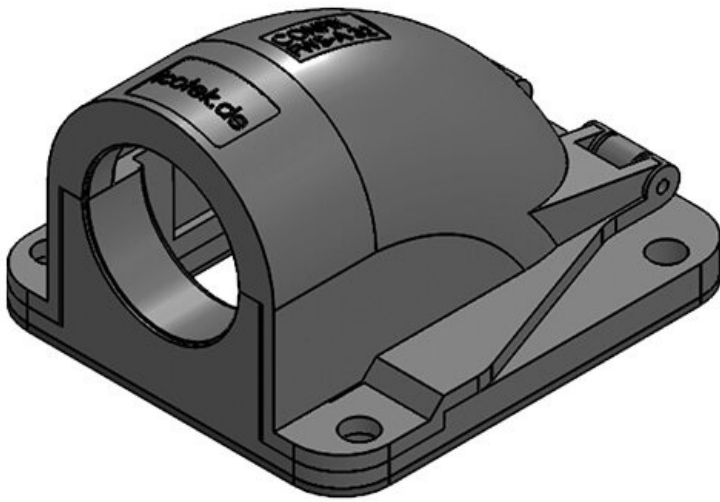

CONFIX™ FWS-A 32 gy

Part No.	31390	Max. cut-out	41,9 mm
EAN	4251269300	length	
Package	271	Max. cut-out	40 mm
quantity	10	width	
Colour	grau (RAL	Thread	M32 × 1,5
	7011)	No. of screw	4
Length	85 mm	holes	
Width	76 mm	Diam. of screw	6,6 mm
Height	51 mm	holes