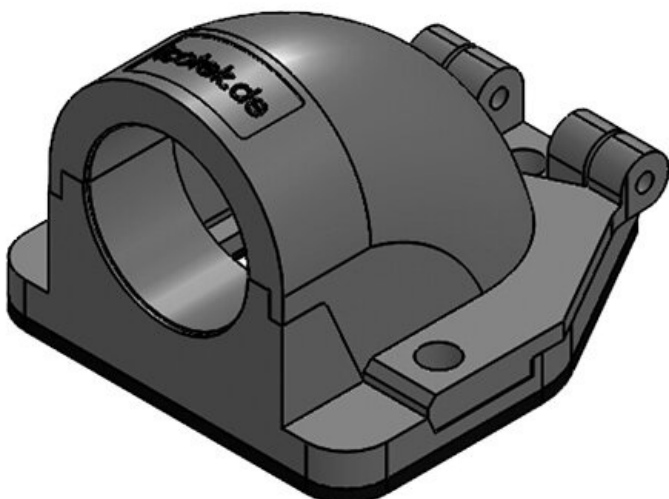

CONFIX™ FWS-A 20 gy

Part No.	31384	Max. cut-out length	22 mm
EAN	4251269300233	Max. cut-out width	22,6 mm
Package quantity	10	Thread	M20 × 1,5
Colour	grau (RAL 7011)	No. of screw holes	3
Length	49 mm	Diam. of screw holes	4,3 mm
Width	45 mm		
Height	32 mm