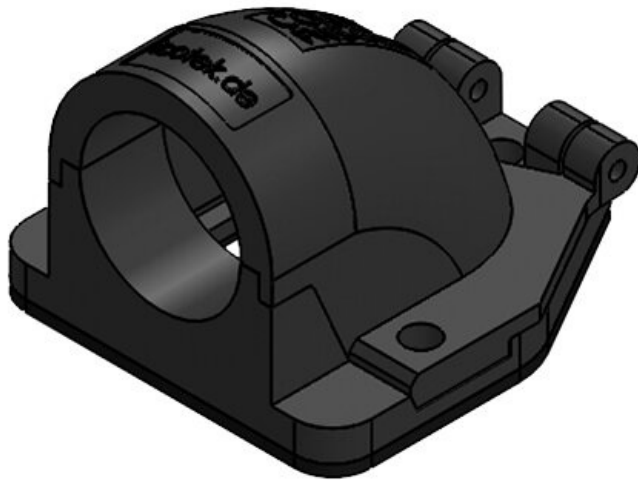

CONFIX™ FWS-B 16 bk

Part No.	31413	Max. cut-out	22 mm
EAN	4251269300	length	
Package	349	Max. cut-out	22,6 mm
quantity	10	width	
Colour	schwarz	Nominal size	NW 17
Length	49 mm	No. of screw	3
Width	45 mm	holes	
Height	32 mm	Diam. of screw	4,3 mm
		holes