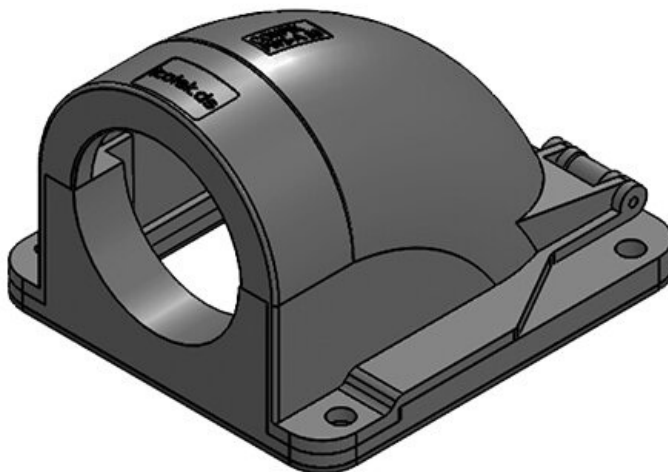

CONFIX™ FWS-A 50 gy

Part No.	31396	Max. cut-out	53 mm
EAN	4251269300	length	
Package	318	Max. cut-out	60,5 mm
quantity	5	width	
Colour	grau (RAL 7011)	Thread	M50 × 1,5
Length	111 mm	No. of screw	4
Width	100 mm	holes	
Height	73 mm	Diam. of screw	6,6 mm
		holes