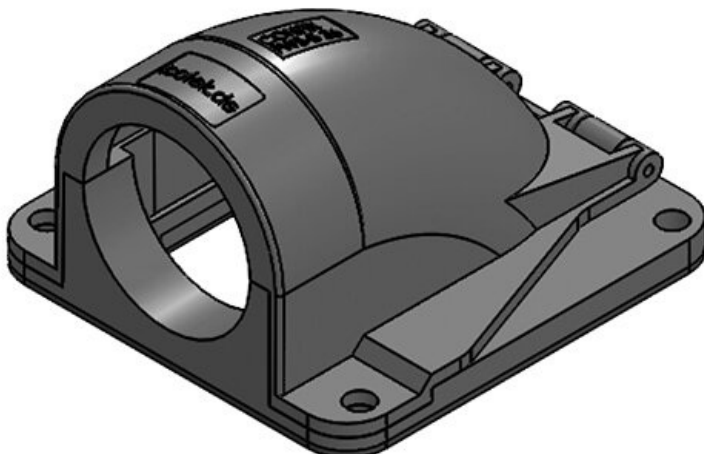

CONFIX™ FWS-B 36 gy

Part No.	31423	Max. cut-out	48,3 mm
EAN	4251269300	length	
Package	417	Max. cut-out	48,4 mm
quantity	5	width	
Colour	grau (RAL	Nominal size	NW 37
	7011)	No. of screw	4
Length	97 mm	holes	
Width	92 mm	Diam. of screw	6,6 mm
Height	56 mm	holes