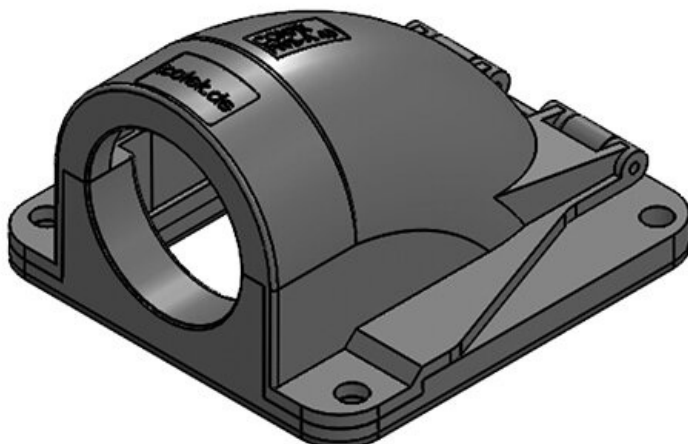

CONFIX™ FWS-A 40 gy

Part No.	31393	Max. cut-out	48,3 mm
EAN	4251269300	length	
Package	295	Max. cut-out	48,4 mm
quantity	5	width	
Colour	grau (RAL	Thread	M40 × 1,5
	7011)	No. of screw	4
Length	97 mm	holes	
Width	92 mm	Diam. of screw	6,6 mm
Height	56 mm	holes