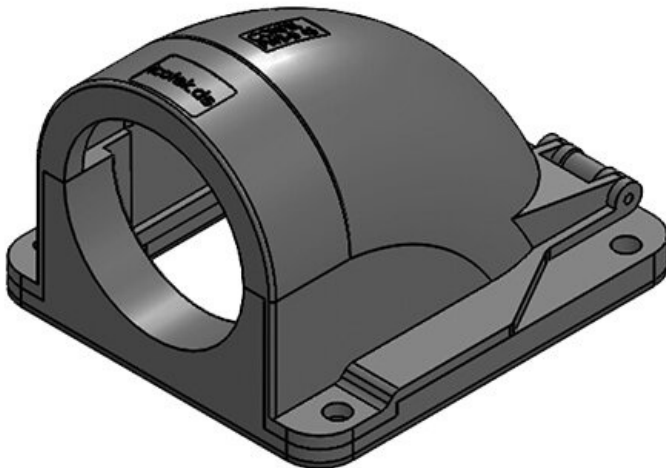

CONFIX™ FWS-B 48 gy

Part No.	31426	Max. cut-out	53 mm
EAN	4251269300	length	
	431	Max. cut-out	60,5 mm
Package	5	width	
quantity		Nominal size	NW 50
Colour	grau (RAL	No. of screw	4
	7011)	holes	
Length	111 mm	Diam. of screw	6,6 mm
Width	100 mm	holes	
Height	73 mm