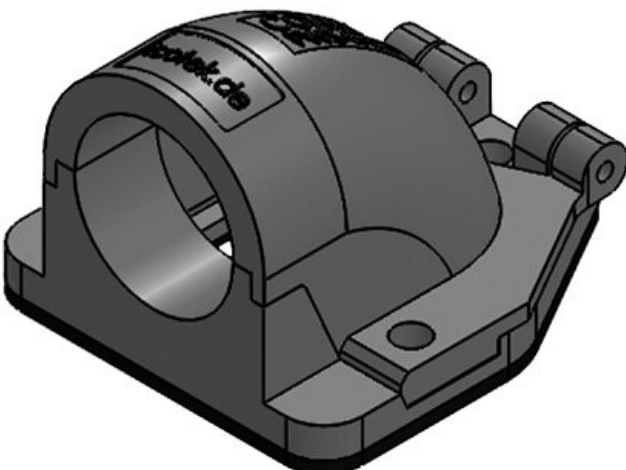

CONFIX™ FWS-B 16 gy

Part No.	31414	Max. cut-out	22 mm
EAN	4251269300	length	
Package	356	Max. cut-out	22,6 mm
quantity	10	width	
Colour	grau (RAL	Nominal size	NW 17
	7011)	No. of screw	3
Length	49 mm	holes	
Width	45 mm	Diam. of screw	4,3 mm
Height	32 mm	holes