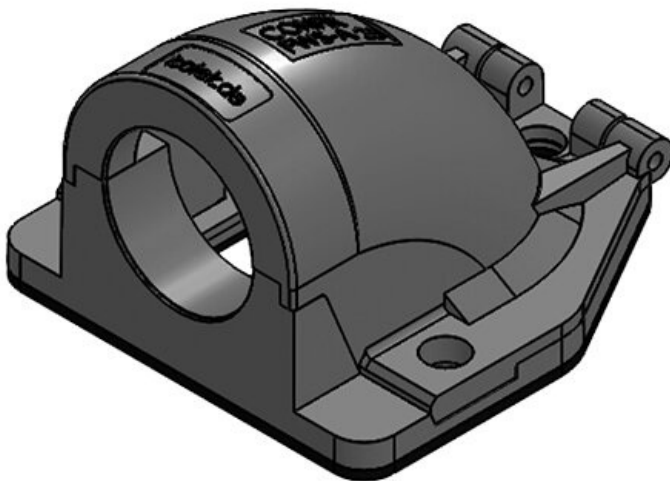

CONFIX™ FWS-A 25 gy

Part No.	31387	Max. cut-out	37 mm
EAN	4251269300	length	
Package	257	Max. cut-out	28 mm
quantity	10	width	
Colour	grau (RAL 7011)	Thread	M25 × 1,5
Length	67 mm	No. of screw	3
Width	63 mm	holes	
Height	41 mm	Diam. of screw	6,6 mm
		holes