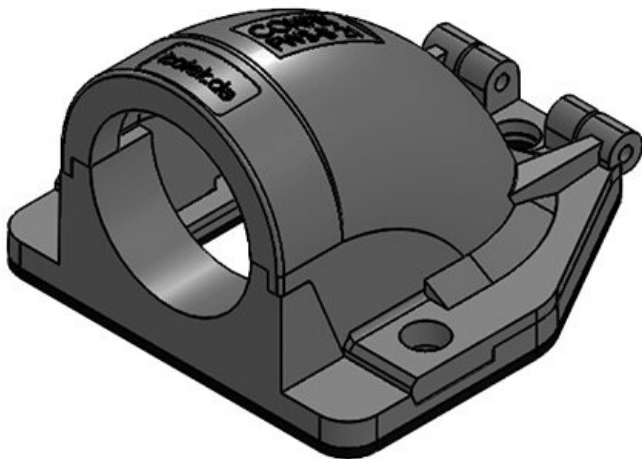

CONFIX™ FWS-B 21 gy

Part No.	31417	Max. cut-out	37 mm
EAN	4251269300	length	
Package	370	Max. cut-out	28 mm
quantity	10	width	
Colour	grau (RAL	Nominal size	NW 23
	7011)	No. of screw	3
Length	67 mm	holes	
Width	63 mm	Diam. of screw	6,6 mm
Height	41 mm	holes