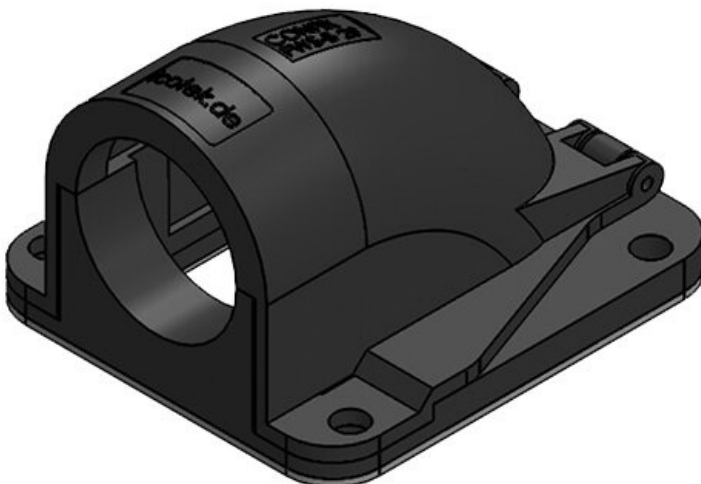

CONFIX™ FWS-B 29 bk

Part No.	31419	Max. cut-out	41,9 mm
EAN	4251269300	length	
Package	387	Max. cut-out	40 mm
quantity	10	width	
Colour	schwarz	Nominal size	NW 29
Length	85 mm	No. of screw	4
Width	76 mm	holes	
Height	51 mm	Diam. of screw	6,6 mm
		holes