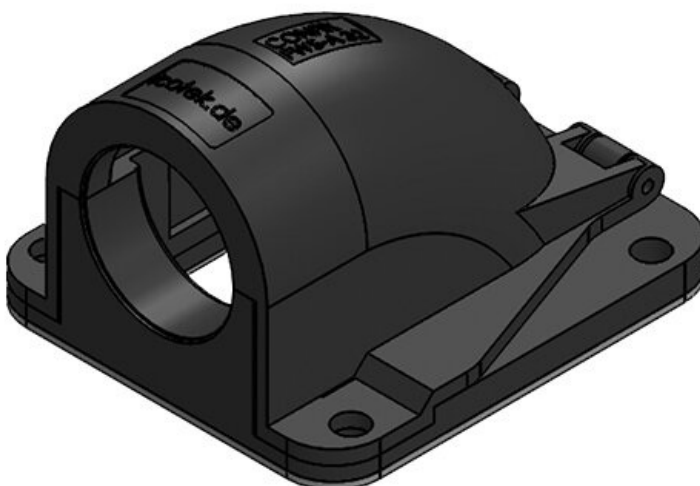

CONFIX™ FWS-A 32 bk

Part No.	31389	Max. cut-out	41,9 mm
EAN	4251269300	length	
Package	264	Max. cut-out	40 mm
quantity	10	width	
Colour	schwarz	Thread	M32 × 1,5
Length	85 mm	No. of screw	4
Width	76 mm	holes	
Height	51 mm	Diam. of screw	6,6 mm
		holes